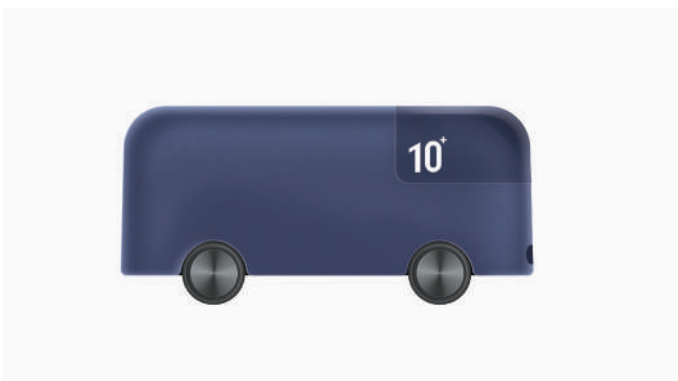

NEO Bear

NEO Teddy

Battery type: Li-Ion
Capacity: 10 000 mAh / 37 Wh
Inputs: Micro-USB 5V/2A
Outputs: 2 x USB 5V/2A

NEO BUS

Unique design

Safety charging-system

Navy

Red