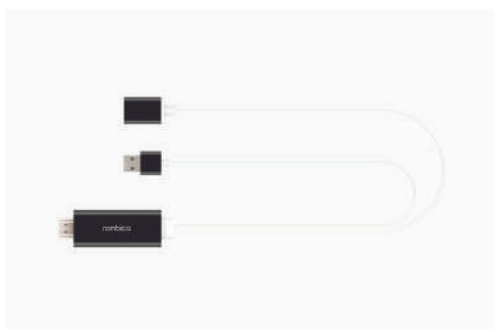

Wired adapter

Full-HD 1080p

Watch movies, photos, and mobile apps on TV

Support for iOS and Android

Connection via HDMI to TV and via USB to smartphone or tablet