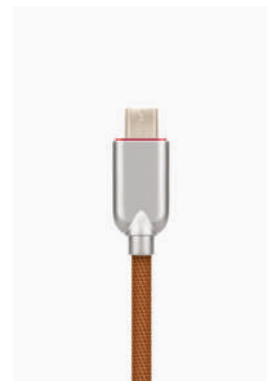

Braided cable
 Metal plug
 Sync and Data support
 MFI License

IS

Braided cable
 Metal plug
 Sync and Data support

CB

Braided cable
 Metal plug
 Sync and Data support

AB

Braided cable
 Metal plug
 Sync and Data support

Cable length: 1 m

1 m

1 m

1 m

Connectors: Lightning 8-pin,
 USB 2.0 Type-A

Lightning 8-pin,
 USB 2.0 Type-A

USB 2.0 Type-C,
 USB 2.0 Type-A

USB 2.0 micro-B,
 USB 2.0 Type A