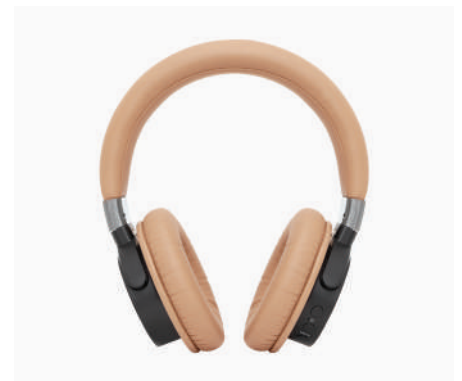

3.5 mm jack for wired connection

Comfortable: soft band and embouchures

Wireless: compatible with all popular Bluetooth devices

Built-in microphone

Deep and rich Bass

Black

Green

Brown