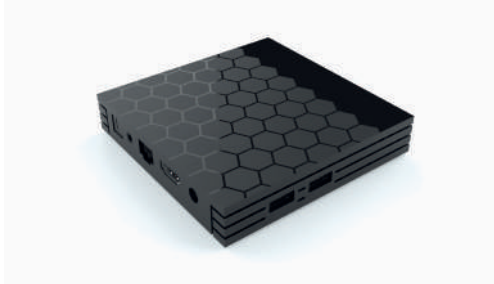

Smart Box v009

Powerful quad-core mini PC - SMART TV box can play Ultra HD 4K (4096x2160) video, 3D ISO images playback and supports wired and wireless Internet connection. The device based on Android 7.1 and ships with 2 interfaces: classic Android desktop and Rombica intuitive multimedia interface. Device comes with preinstalled advanced media center with services for watching movies, TV shows and cartoons (Netflix and local services) as well as 100 free TV channels via the Internet. Infrared remote controller is included. Also supports keyboard, mouse and gamepads connection.

Ultra HD 4K (4096x2160)
3D video ISO playback
Codecs: H.264; H.265, WEBM
4 cores 1500 MHz processor with Mali-450
1 GB RAM / 8 GB ROM
MicroSDHC up to 32 GB

LAN 100 / Wi-Fi
Android 7.1
IR remote controller

Ultra v04

Powerful quad-core mini PC - SMART TV box can play Ultra HD 4K (4096x2160) video, 3D ISO images playback and supports wired and wireless Internet connection. The device based on Android TV. Android TV now comes with your Google Assistant built in. Easily find the latest blockbuster, check the score of the big game or dim the lights – all without leaving what you’re watching. Device comes with preinstalled advanced media center with services for watching movies, TV shows and cartoons (Netflix and local services) as well as 100 free TV channels via the Internet. Infrared remote controller is included. Also supports keyboard, mouse and gamepads connection.