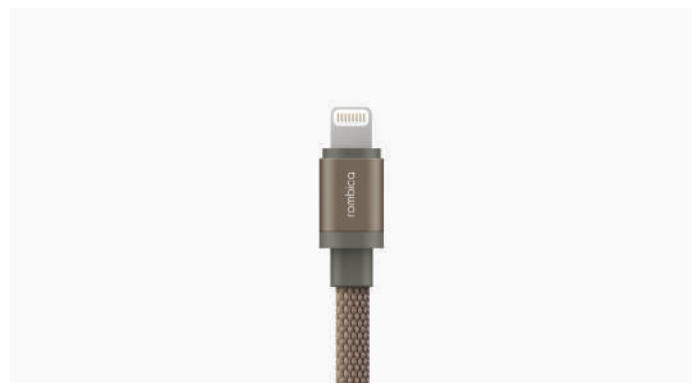

03

Cable length:	1 m
Current:	Up to 2.4 A
Connectors:	Lightning 8-pin, USB 2.0 Type-A
Connectors material:	Metal
Cable texture:	Metallic braid

Link

- MFI License
- Flat braided cable
- Comfortable length
- Metal plug
- Sync and Data support

Gray

Olive

- Cable length: 1.5 m
- Current supported: Up to 2.4 A
- Connectors: Lightning 8-pin, USB 2.0 Type-A
- Connectors material: Metal
- Cable texture: Braided nylon

Digital IL

- MFI License
- Leather wire
- Metal plug
- Sync and Data support