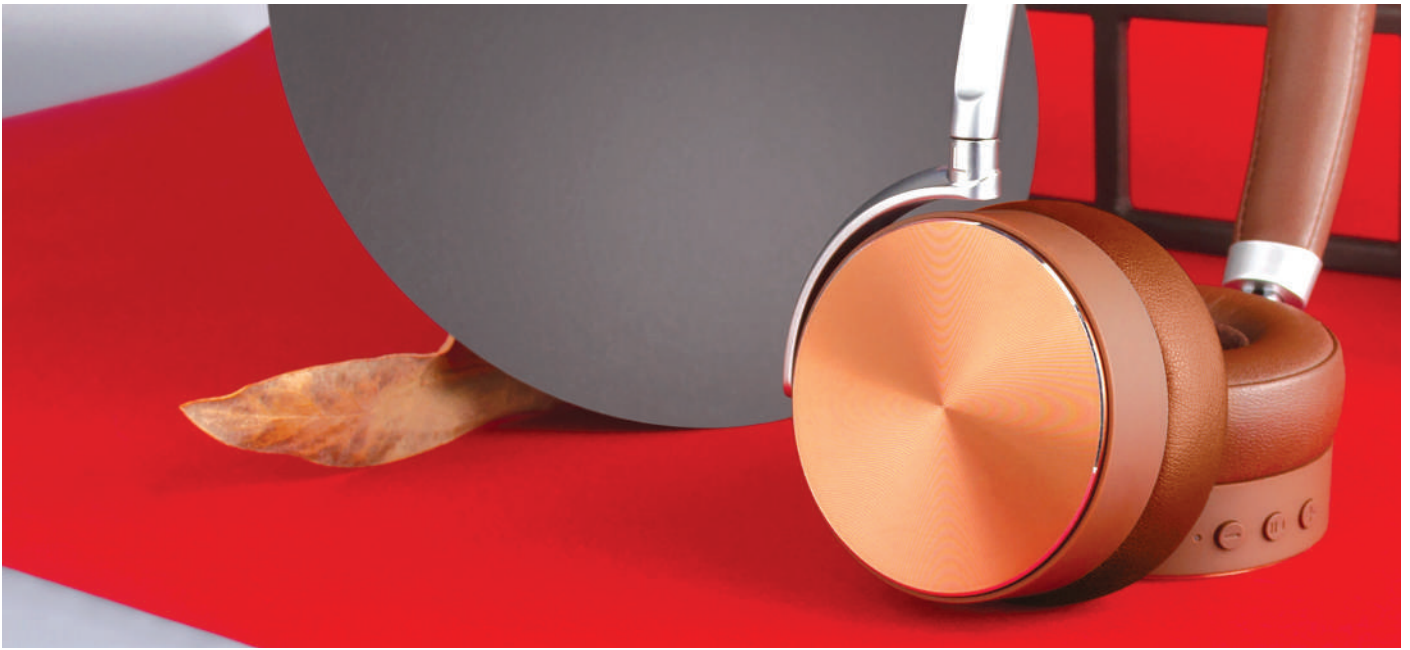

Mysound BH-13 ANC

High-quality sound

Active Noise Cancellation

3.5 mm jack for wired connection

Comfortable: soft band and ear cushions

Wireless: compatible with all popular Bluetooth devices

Built-in microphone

Up to 15 hours of battery life