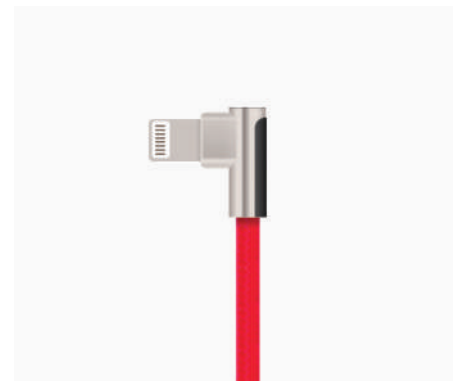

Cable length: 1 m Connectors: USB 2.0 micro-B, USB 2.0 Type A Connectors material: Metal Cable texture Braided	Cable length: 1 m Connectors: USB 2.0 Type-C, USB 2.0 Type A Connectors material: Metal Cable texture Braided	Cable length: 1 m Connectors: Lightning 8-pin, USB 2.0 Type A Connectors material: Metal Cable texture Braided