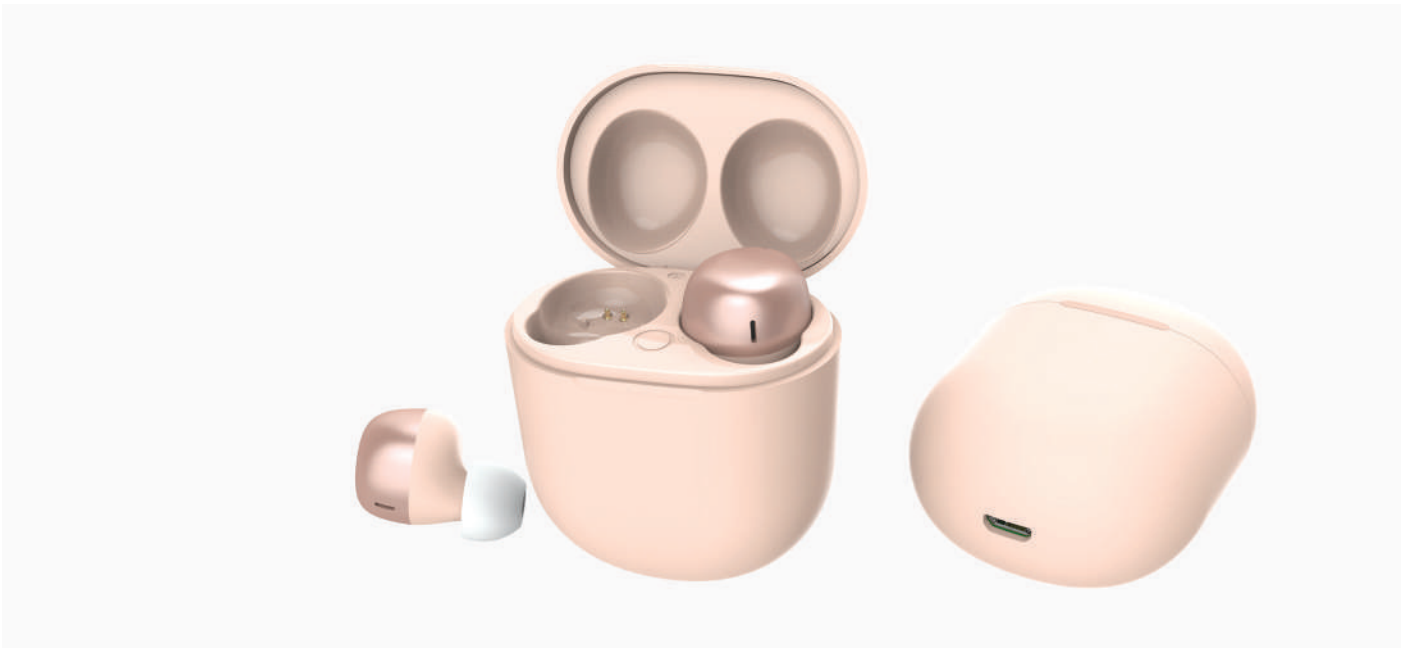

Up to 15 hours of battery life

Gray

Brown

Black

Bluetooth version: v4.1
Built-in microphone: Yes
Frequency response: 20 Hz - 20 kHz
Active noise cancellation: Yes
Speaker Power: 30 mW

Diameter: 40 mm
Impedance: 32 Ohm
Battery: 300 mAh / 3.7 V
Battery life: Up to 15 h
Interfaces: Micro-USB, audio port, Bluetooth

Mysound Duo

True Wireless earbuds - enjoy the sound without cables

Touch control

Deep and rich bass

Comfortable fit in ears

Auto-pairing and auto power on/off

White

Rose