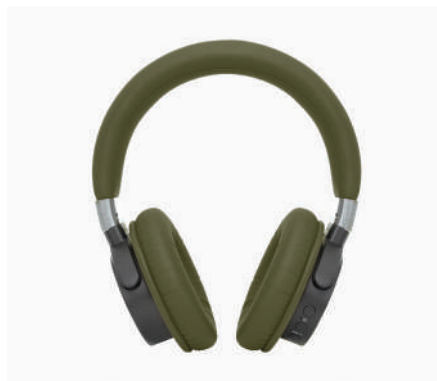

3.5 mm jack for wired connection

Comfortable: soft band and embouchures

Wireless: compatible with all popular Bluetooth devices

Built-in microphone

Deep and rich Bass

Black

Green

Brown