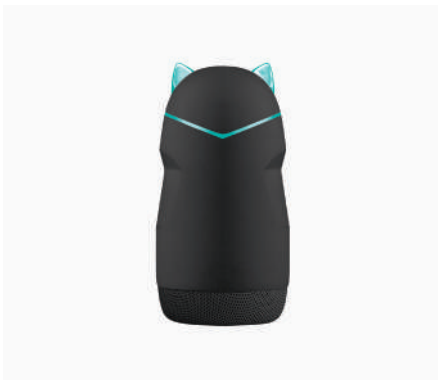

Mysound Kitty

Unique design

Wireless: compatible with all popular Bluetooth devices

Built-in microphone

MicroSD support

TWS – True Wireless Stereo

1C

2C