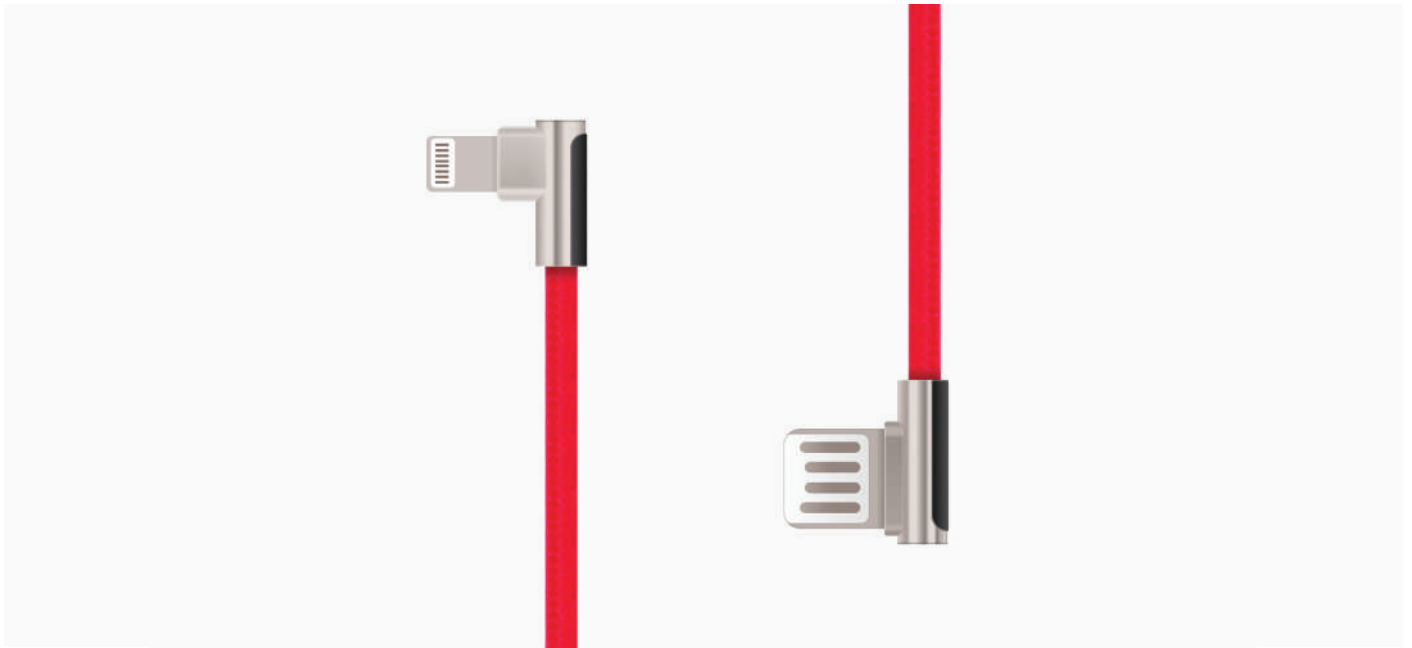

Digital 06

AB - Quick Charge 2.0 / 3.0 support - Braided cable - Metal plug - Sync and Data support - Reverse cable	CB - Quick Charge 2.0 / 3.0 support - Braided cable - Metal plug - Sync and Data support - Reverse cable	IB - Braided cable - Metal plug - Sync and Data support - Reverse cable