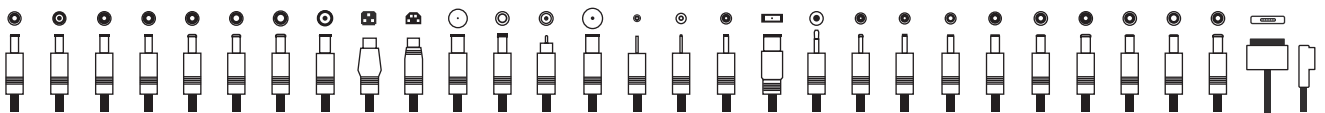

Charge your laptop – 28 adapters for different laptops and MagSafe 1 & Magsafe 2 cables included

Charging fast – Both USB ports support QC 3.0. Type-C port support USB PD Rev.2.

Metallic body

Safety charging-system