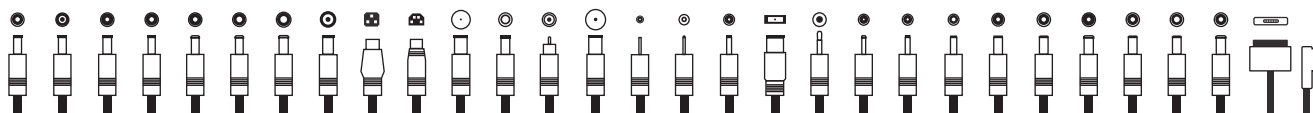

Battery type: Li-Ion
Capacity: 45 000 mAh / 166.5 Wh
Quick Charge: 3.0
Power delivery: Rev.2
Input: DC IN 15V/2A
Type-C IN 20V/1.5 A (Power Delivery)

Outputs:
DC OUT: 12V/4A, 16V/4A, 19V/4A
Type-C OUT: 5V/3A, 9V/2A, 12V/3A, 15V/3A, 20V/2.25A (Power Delivery)
USB1 OUT: 5V/3A, 9V/2A, 12V/1.5 A (Quick Charge 3.0)
USB2 OUT: 5V/2A