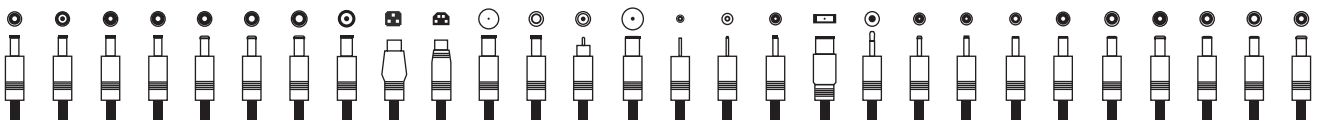

Battery type:

Li-Polymer

Capacity:

65 000 mAh / 240.5 Wh

LED Lamp:

working time up to 160 h

Input:

DC IN 15V / 2A

Outputs: DC OUT 12V/4A; 16V/4A; 19V/3.6A; 21V/3.3A (70W MAX)

USB1: 5V/2.1A

USB2: 5V/2.4A

Cigar lighter output: 12V/13A (150W MAX)