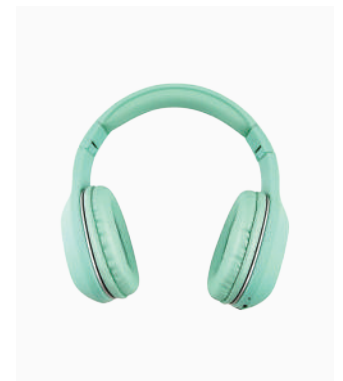

Blue

Rose

Gray

Green

Bluetooth version:

v5.0

Built-in microphone:

Yes