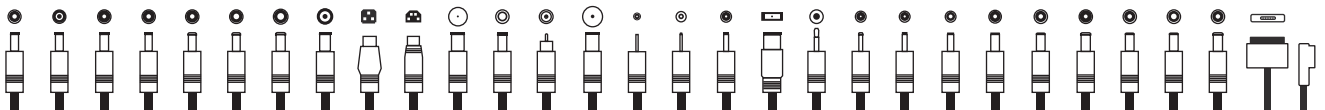

Battery type: Li-Ion
Capacity: 33 000 mAh / 122.1 Wh
Quick Charge: 3.0
Power delivery: Rev.2
Inputs: DC IN 15V/2A
Type-C IN 20V/1.5 A (Power Delivery)

Outputs:
DC OUT: 12V/4A, 16V/4A, 19V/4A
Type-C OUT: 5V/3A, 9V/2A, 12V/3A, 15V/3A, 20V/2.25A (Power Delivery)
USB1 OUT: 5V/3A, 9V/2A, 12V/1.5 A (Quick Charge 3.0)
USB2 OUT: 5V/2A